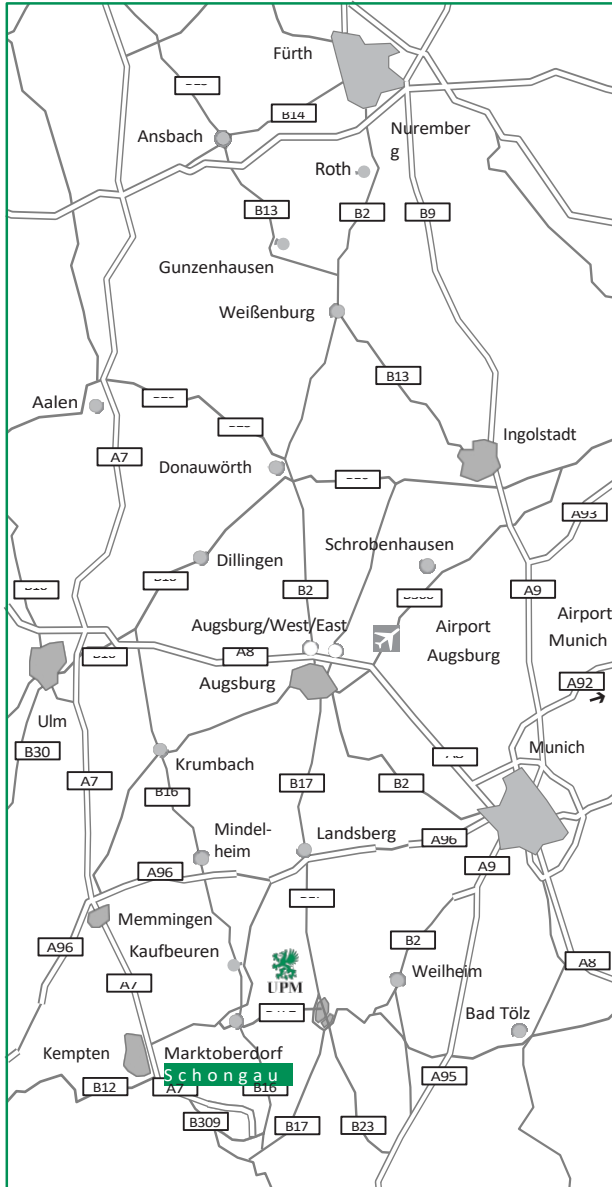

How to find UPM Schongau

By car

Coming from Augsburg, take the B17 towards Landsberg, after Hohenfurch (exit Schongau Nord) take the Romantische Straße in the direction of the railway station, after crossing the Lech river turn right into Friedrich-Haindl-Straße; the car park is located directly at gate 1.

Coming from Kempten, take the B12 towards Marktobersdorf and then the B 472 towards Schongau. In Schongau, head towards the old town centre, past it towards the railway station and continue as described above.

Coming from Munich via Weilheim and on the B 472 to Peiting (exit Peiting Ost) in the direction of Schongau. Before the Lech bridge, turn left into the factory premises.

By aeroplane

Via the destination airport Munich.