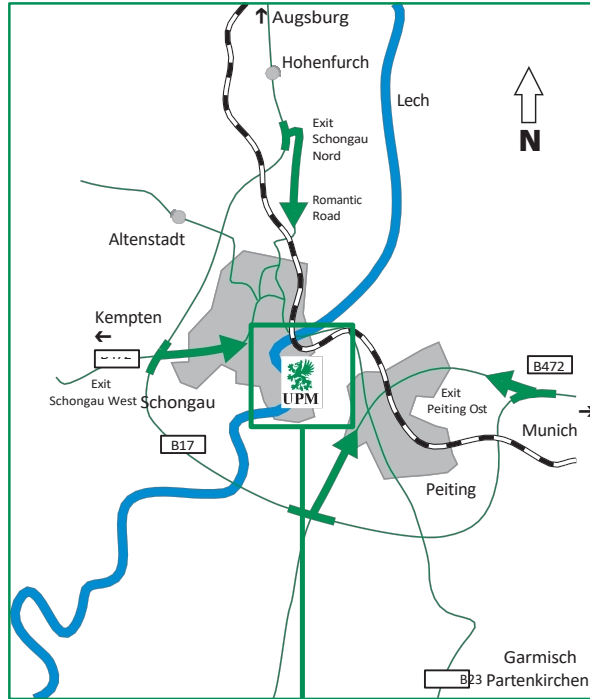

How to find UPM Schongau

By car

Coming from Augsburg, take the B17 towards Landsberg, after Hohenfurch (exit Schongau Nord) take the Romantische Straße in the direction of the railway station, after crossing the Lech river turn right into Friedrich-Haindl-Straße; the car park is located directly at gate 1.

Coming from Kempten, take the B12 towards Marktobersdorf and then the B 472 towards Schongau. In Schongau, head towards the old town centre, past it towards the railway station and continue as described above.

Coming from Munich via Weilheim and on the B 472 to Peiting (exit Peiting Ost) in the direction of Schongau. Before the Lech bridge, turn left into the factory premises.

By aeroplane

Via the destination airport Munich.