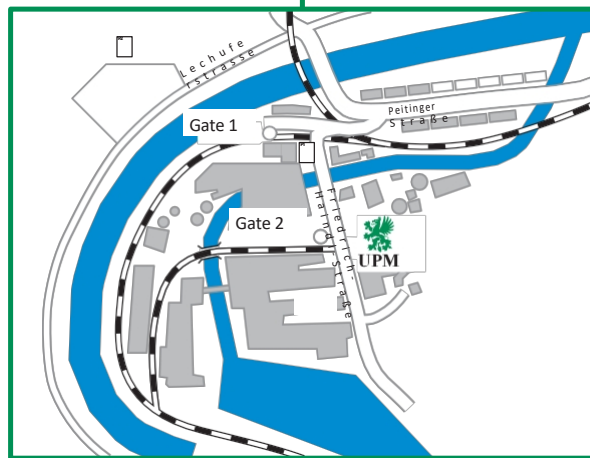

How to find UPM Schongau

By car

Coming from Augsburg, take the B17 towards Landsberg, after Hohenfurch (exit Schongau Nord) take the Romantische Straße in the direction of the railway station, after crossing the Lech river turn right into Friedrich-Haindl-Straße; the car park is located directly at gate 1.

Coming from Kempten, take the B12 towards Marktobersdorf and then the B 472 towards Schongau. In Schongau, head towards the old town centre, past it towards the railway station and continue as described above.

Coming from Munich via Weilheim and on the B 472 to Peiting (exit Peiting Ost) in the direction of Schongau. Before the Lech bridge, turn left into the factory premises.

By aeroplane

Via the destination airport Munich.